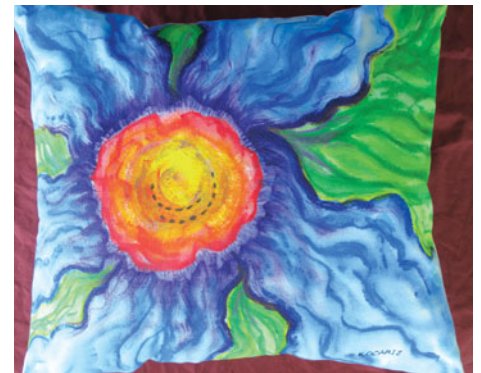

CCC Blue custom-painted flower pillow by Catherine Ocariz

Donor: Brookside Studio/Gallery
Value: \$60

DDD Two tickets to concert in August

Donor: Bay Chamber Concerts
Value: \$80

EEE Yellow custom-painted flower pillow by Catherine Ocariz